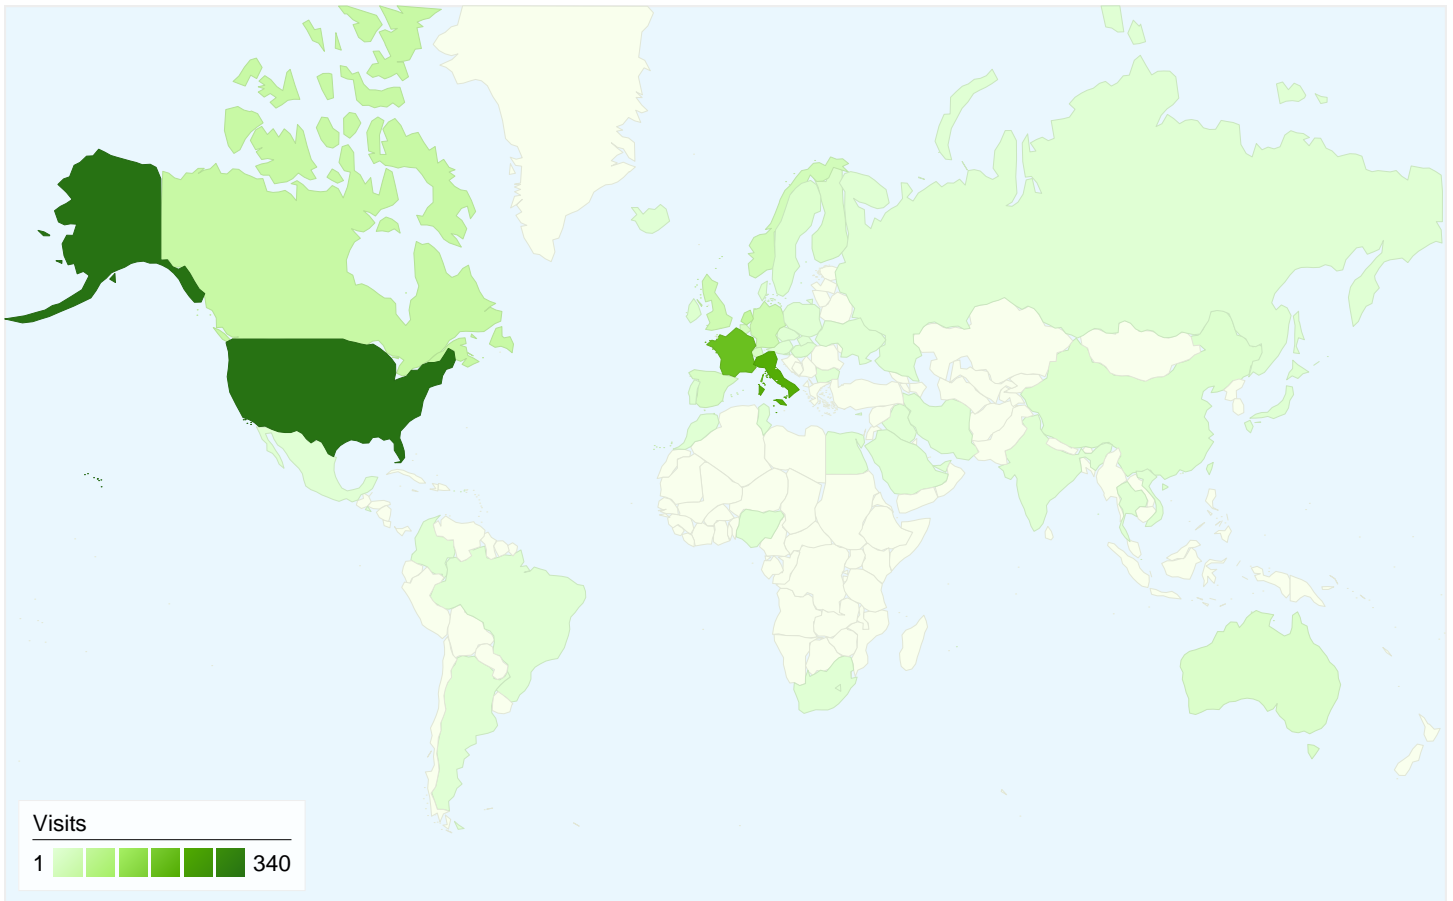

Visitors
833

Map Overlay world

Traffic Sources Overview

- **Direct Traffic**
474.00 (42.25%)
- **Search Engines**
361.00 (32.17%)
- **Referring Sites**
287.00 (25.58%)

Content Overview

Pages	Pageviews	% Pageviews
/index.htm	1,371	19.75%
/Contents_quilt_patchwork_em	1,359	19.58%
/Quilting.htm	333	4.80%
/SashikoPiecing.htm	215	3.10%
/Distributors3.htm	210	3.03%

833 people visited this site

1,122 Visits

833 Absolute Unique Visitors

6,941 Pageviews

6.19 Average Pageviews

00:02:43 Time on Site

46.08% Bounce Rate

71.84% New Visits

All traffic sources sent a total of 1,122 visits

42.25% Direct Traffic

25.58% Referring Sites

32.17% Search Engines

- **Direct Traffic**
474.00 (42.25%)
- **Search Engines**
361.00 (32.17%)
- **Referring Sites**
287.00 (25.58%)

1,122 visits came from 54 countries/territories

Site Usage

Country/Territory	Visits	Pages/Visit	Avg. Time on Site	% New Visits	Bounce Rate
United States	340	6.10	00:03:08	85.88%	43.24%
Italy	223	3.30	00:01:17	32.29%	74.44%
France	193	6.00	00:02:34	79.27%	35.23%
Netherlands	55	11.31	00:04:44	56.36%	34.55%
Canada	49	5.39	00:02:46	81.63%	36.73%
United Kingdom	35	7.46	00:03:26	88.57%	34.29%
Germany	34	5.94	00:01:57	100.00%	47.06%
Norway	28	16.79	00:06:21	42.86%	14.29%
Belgium	22	11.68	00:04:18	81.82%	18.18%
Switzerland	20	6.60	00:02:47	85.00%	25.00%