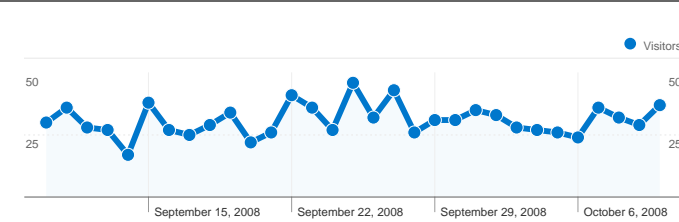

Site Usage

1,122 Visits

46.08% Bounce Rate

6,941 Pageviews

00:02:43 Avg. Time on Site

6.19 Pages/Visit

71.84% % New Visits

Visitors Overview

833 people visited this site

1,122 Visits

833 Absolute Unique Visitors

6,941 Pageviews

6.19 Average Pageviews

00:02:43 Time on Site

46.08% Bounce Rate

71.84% New Visits

1,122 visits came from 54 countries/territories

Site Usage

Country/Territory	Visits	Pages/Visit	Avg. Time on Site	% New Visits	Bounce Rate
United States	340	6.10	00:03:08	85.88%	43.24%
Italy	223	3.30	00:01:17	32.29%	74.44%
France	193	6.00	00:02:34	79.27%	35.23%
Netherlands	55	11.31	00:04:44	56.36%	34.55%
Canada	49	5.39	00:02:46	81.63%	36.73%
United Kingdom	35	7.46	00:03:26	88.57%	34.29%
Germany	34	5.94	00:01:57	100.00%	47.06%
Norway	28	16.79	00:06:21	42.86%	14.29%
Belgium	22	11.68	00:04:18	81.82%	18.18%
Switzerland	20	6.60	00:02:47	85.00%	25.00%

Pages on this site were viewed a total of 6,941 times

6,941 Pageviews

4,599 Unique Views

46.08% Bounce Rate

Top Content

Pages	Pageviews	% Pageviews
/index.htm	1,371	19.75%
/Contents_quilt_patchwork_embroidery_thread.htm	1,359	19.58%
/Quilting.htm	333	4.80%
/SashikoPiecing.htm	215	3.10%
/Distributors3.htm	210	3.03%