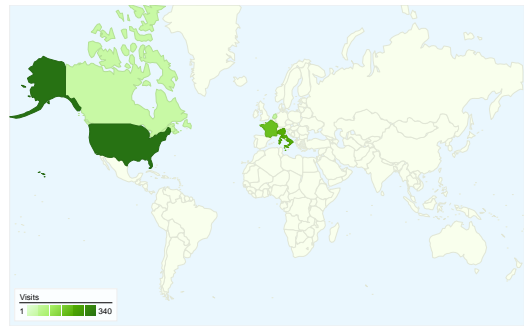

Site Usage

1,122 Visits

46.08% Bounce Rate

6,941 Pageviews

00:02:43 Avg. Time on Site

6.19 Pages/Visit

71.84% % New Visits

Visitors Overview

Visitors
833

Map Overlay world

Traffic Sources Overview

- **Direct Traffic**
474.00 (42.25%)
- **Search Engines**
361.00 (32.17%)
- **Referring Sites**
287.00 (25.58%)

Content Overview

Pages	Pageviews	% Pageviews
/index.htm	1,371	19.75%
/Contents_quilt_patchwork_em	1,359	19.58%
/Quilting.htm	333	4.80%
/SashikoPiecing.htm	215	3.10%
/Distributors3.htm	210	3.03%

All traffic sources sent a total of 1,122 visits

42.25% Direct Traffic

25.58% Referring Sites

32.17% Search Engines

- **Direct Traffic**
474.00 (42.25%)
- **Search Engines**
361.00 (32.17%)
- **Referring Sites**
287.00 (25.58%)

1,122 visits came from 54 countries/territories

Site Usage

Country/Territory	Visits	Pages/Visit	Avg. Time on Site	% New Visits	Bounce Rate
United States	340	6.10	00:03:08	85.88%	43.24%
Italy	223	3.30	00:01:17	32.29%	74.44%
France	193	6.00	00:02:34	79.27%	35.23%
Netherlands	55	11.31	00:04:44	56.36%	34.55%
Canada	49	5.39	00:02:46	81.63%	36.73%
United Kingdom	35	7.46	00:03:26	88.57%	34.29%
Germany	34	5.94	00:01:57	100.00%	47.06%
Norway	28	16.79	00:06:21	42.86%	14.29%
Belgium	22	11.68	00:04:18	81.82%	18.18%
Switzerland	20	6.60	00:02:47	85.00%	25.00%