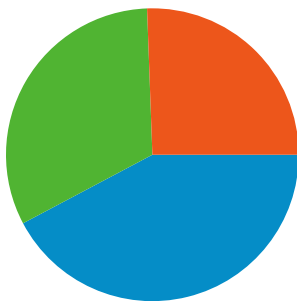

Traffic Sources Overview

- **Direct Traffic**
  474.00 (42.25%)
- **Search Engines**
  361.00 (32.17%)
- **Referring Sites**
  287.00 (25.58%)

Content Overview

Pages	Pageviews	% Pageviews
/index.htm	1,371	19.75%
/Contents_quilt_patchwork_em	1,359	19.58%
/Quilting.htm	333	4.80%
/SashikoPiecing.htm	215	3.10%
/Distributors3.htm	210	3.03%