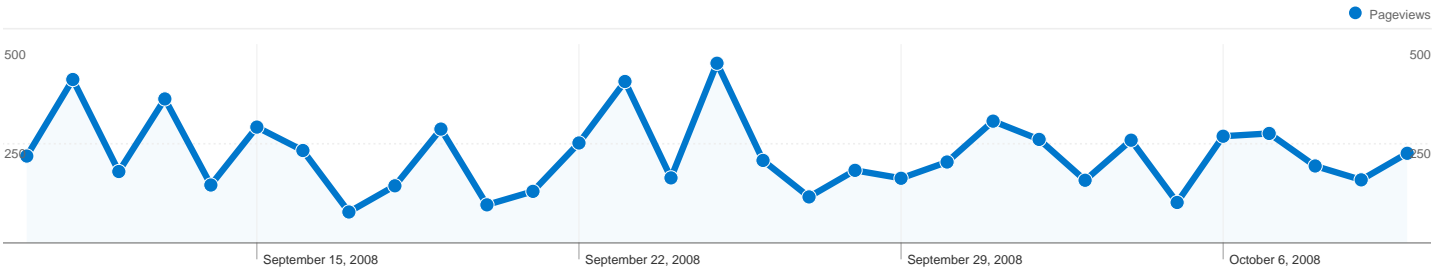

833 people visited this site

1,122 Visits

833 Absolute Unique Visitors

6,941 Pageviews

6.19 Average Pageviews

00:02:43 Time on Site

46.08% Bounce Rate

71.84% New Visits

Top Traffic Sources

Sources	Visits	% visits
(direct) ((none))	474	42.25%
google (organic)	305	27.18%
quilts.com (referral)	63	5.61%
aurifil.it (referral)	31	2.76%
yahoo (organic)	31	2.76%

Keywords	Visits	% visits
aurifil	175	48.48%
aurifil thread	50	13.85%
aurifil threads	28	7.76%
aurifil thread company	17	4.71%
aurifil.com	6	1.66%

1,122 visits came from 54 countries/territories

Site Usage

Country/Territory	Visits	Pages/Visit	Avg. Time on Site	% New Visits	Bounce Rate
United States	340	6.10	00:03:08	85.88%	43.24%
Italy	223	3.30	00:01:17	32.29%	74.44%
France	193	6.00	00:02:34	79.27%	35.23%
Netherlands	55	11.31	00:04:44	56.36%	34.55%
Canada	49	5.39	00:02:46	81.63%	36.73%
United Kingdom	35	7.46	00:03:26	88.57%	34.29%
Germany	34	5.94	00:01:57	100.00%	47.06%
Norway	28	16.79	00:06:21	42.86%	14.29%
Belgium	22	11.68	00:04:18	81.82%	18.18%
Switzerland	20	6.60	00:02:47	85.00%	25.00%