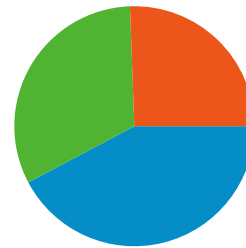

833 people visited this site

1,122 Visits

833 Absolute Unique Visitors

6,941 Pageviews

6.19 Average Pageviews

00:02:43 Time on Site

46.08% Bounce Rate

71.84% New Visits

Technical Profile

Browser	Visits	% visits	Connection Speed	Visits	% visits
Internet Explorer	850	75.76%	DSL	505	45.01%
Firefox	199	17.74%	Unknown	224	19.96%
Safari	50	4.46%	Cable	202	18.00%
Mozilla	9	0.80%	OC3	107	9.54%
Chrome	8	0.71%	T1	46	4.10%

All traffic sources sent a total of 1,122 visits

42.25% Direct Traffic

25.58% Referring Sites

32.17% Search Engines

- **Direct Traffic**
474.00 (42.25%)
- **Search Engines**
361.00 (32.17%)
- **Referring Sites**
287.00 (25.58%)