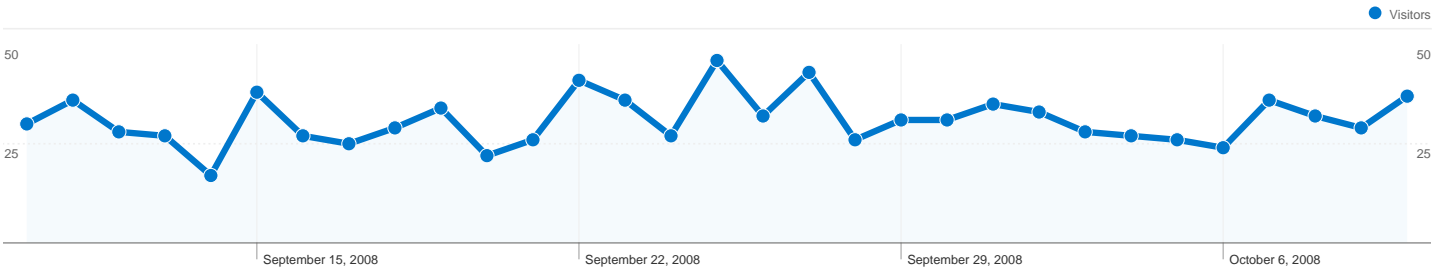

Site Usage

1,122 Visits

46.08% Bounce Rate

6,941 Pageviews

00:02:43 Avg. Time on Site

6.19 Pages/Visit

71.84% % New Visits

Visitors Overview

Visitors
833

Map Overlay world

Traffic Sources Overview

- **Direct Traffic**
474.00 (42.25%)
- **Search Engines**
361.00 (32.17%)
- **Referring Sites**
287.00 (25.58%)

Content Overview

Pages	Pageviews	% Pageviews
/index.htm	1,371	19.75%
/Contents_quilt_patchwork_em	1,359	19.58%
/Quilting.htm	333	4.80%
/SashikoPiecing.htm	215	3.10%
/Distributors3.htm	210	3.03%

833 people visited this site

1,122 Visits

833 Absolute Unique Visitors

6,941 Pageviews

6.19 Average Pageviews

00:02:43 Time on Site

46.08% Bounce Rate

71.84% New Visits

1,122 visits came from 54 countries/territories

Site Usage

Country/Territory	Visits	Pages/Visit	Avg. Time on Site	% New Visits	Bounce Rate
United States	340	6.10	00:03:08	85.88%	43.24%
Italy	223	3.30	00:01:17	32.29%	74.44%
France	193	6.00	00:02:34	79.27%	35.23%
Netherlands	55	11.31	00:04:44	56.36%	34.55%
Canada	49	5.39	00:02:46	81.63%	36.73%
United Kingdom	35	7.46	00:03:26	88.57%	34.29%
Germany	34	5.94	00:01:57	100.00%	47.06%
Norway	28	16.79	00:06:21	42.86%	14.29%
Belgium	22	11.68	00:04:18	81.82%	18.18%
Switzerland	20	6.60	00:02:47	85.00%	25.00%