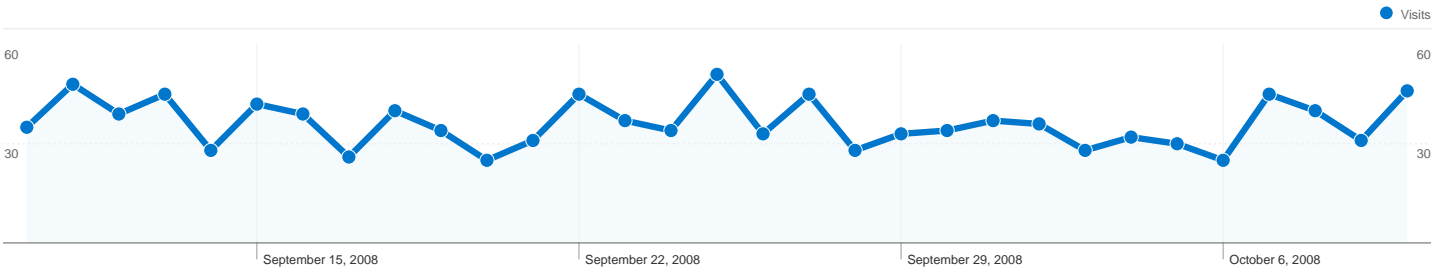

All traffic sources sent a total of 1,122 visits

42.25% Direct Traffic

25.58% Referring Sites

32.17% Search Engines