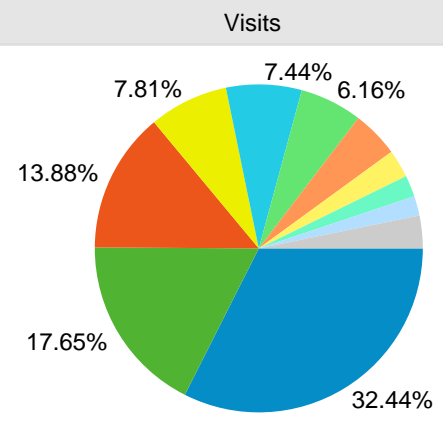

1,088 visits used 25 screen resolutions

Site Usage

<b>Visits</b> <b>1,088</b> % of Site Total: 100.00%	<b>Pages/Visit</b> <b>6.32</b> Site Avg: 6.32 (0.00%)	<b>Avg. Time on Site</b> <b>00:02:48</b> Site Avg: 00:02:48 (0.00%)	<b>% New Visits</b> <b>74.63%</b> Site Avg: 74.45% (0.25%)	<b>Bounce Rate</b> <b>44.21%</b> Site Avg: 44.21% (0.00%)
--	--	--	---	--

Screen Resolution	Visits	Visits
1024x768	353	32.44%
1280x800	192	17.65%
1280x1024	151	13.88%
1366x768	85	7.81%
1440x900	81	7.44%
1680x1050	67	6.16%
800x600	50	4.60%
1152x864	30	2.76%
1280x960	23	2.11%
1920x1200	21	1.93%
1280x768	10	0.92%
1400x1050	6	0.55%
1280x720	4	0.37%
1600x1200	3	0.28%
1024x819	2	0.18%
1024x640	1	0.09%
1152x720	1	0.09%
1152x768	1	0.09%
1255x634	1	0.09%
1344x840	1	0.09%
1440x852	1	0.09%
1600x1000	1	0.09%

■ 1600x1024	1	0.09%
■ 1600x900	1	0.09%
■ 320x396	1	0.09%

1 - 25 of 25